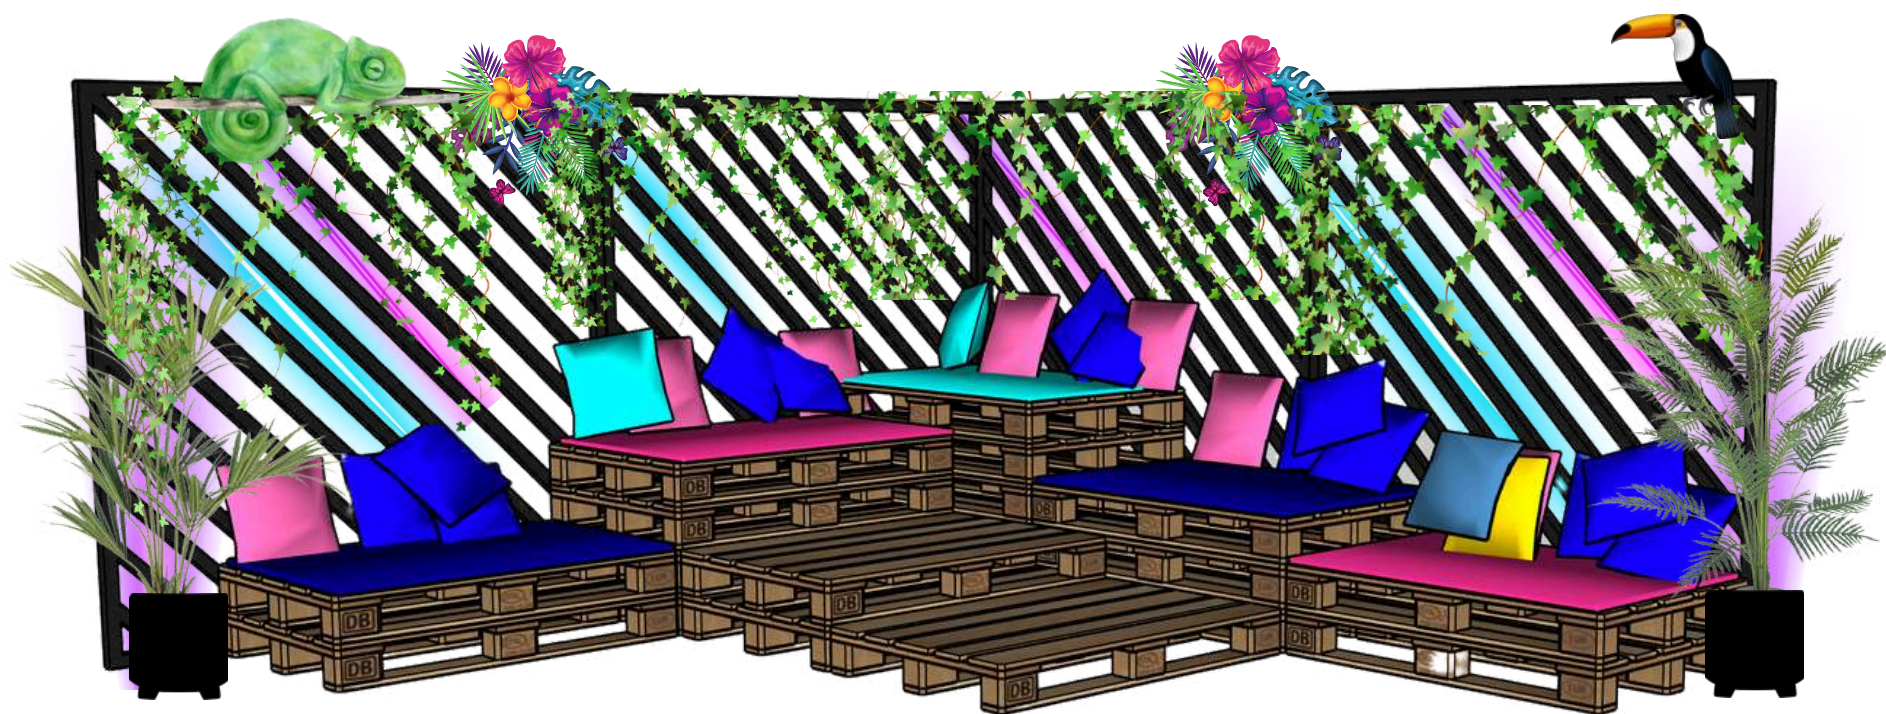

TROPICAL

JUNGLE BY NIGHT

EVENT DESIGN & RENTAL

MIXIM

BRUIN CAFE

More coming soon