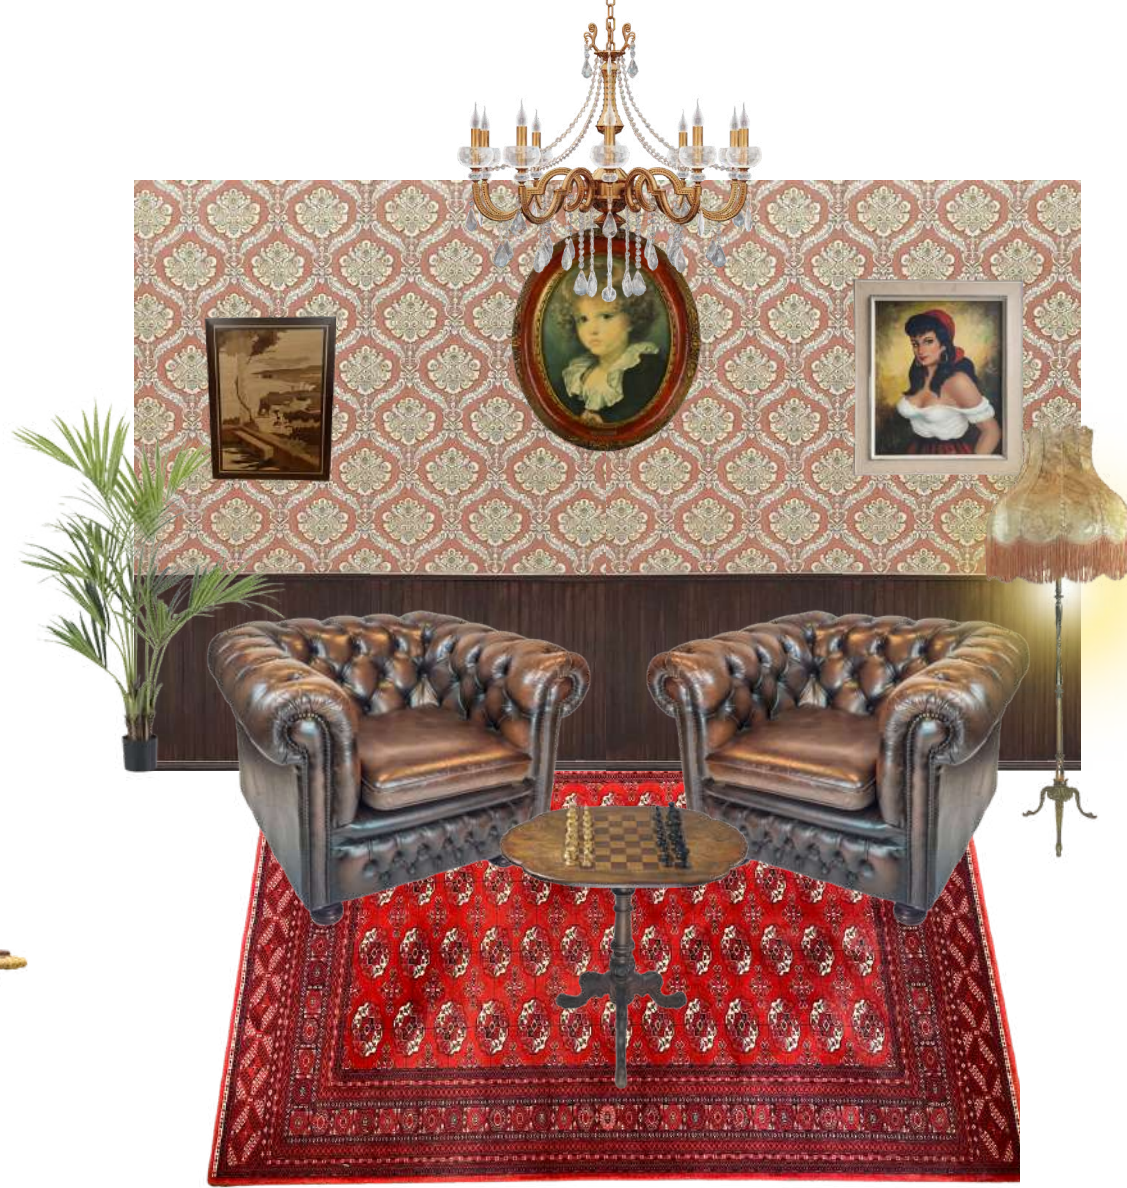

TROPICAL

JUNGLE BY NIGHT

EVENT DESIGN & RENTAL

MIXIM

BRUIN CAFE

More coming soon